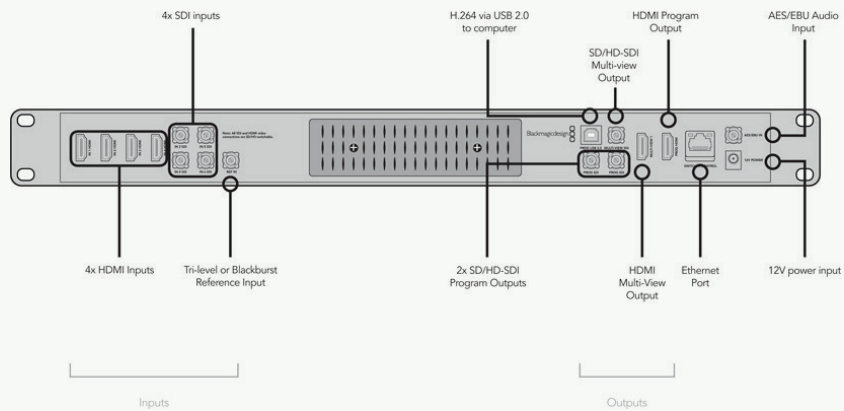

[1] Running Livestream for Producers (New Livestream) or Livestream Procaster (Original Livestream) for live, multi-bitrate encoding from the USB 2.0 ATEM connection

[2] Optionally you can also run the Black Magic ATEM Software control panel on the same computer

ATEM Television Studio

ATEM Television Studio Connection Diagram

Example Workflow *ATEM 1 M/E Shown