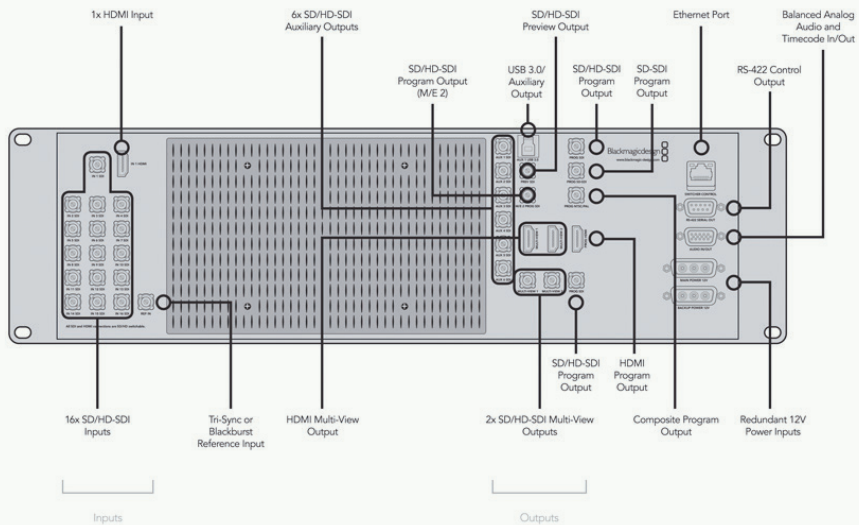

[1] Running Livestream for Producers (New Livestream) or Livestream Procaster (Original Livestream) for live, multi-bitrate encoding from the USB 3.0 ATEM connection

[2] Optionally you can also run the Black Magic ATEM Software control panel on the same computer

ATEM 2 M/E

ATEM 2 M/E Connection Diagram

Example Workflow *ATEM 1 M/E shown