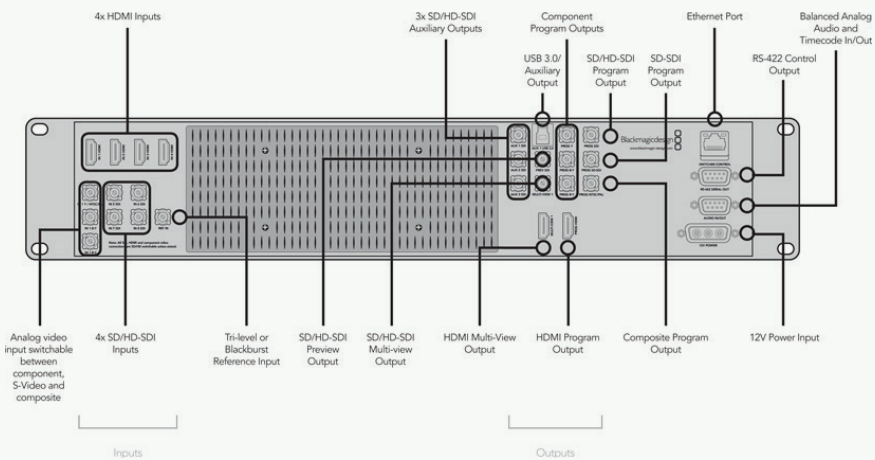

[1] Running Livestream for Producers (New Livestream) or Livestream Procaster (Original Livestream) for live, multi-bitrate encoding from the USB 3.0 ATEM connection

[2] Optionally you can also run the Black Magic ATEM Software control panel on the same computer

ATEM 1 M/E

ATEM 1 M/E Connection Diagram

Example Workflow